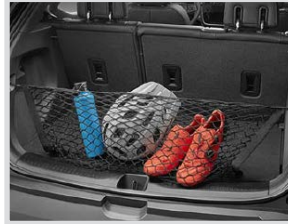

CARGO NET

Option Code: W2D
LPO Price: $105
Install Time: 0.1