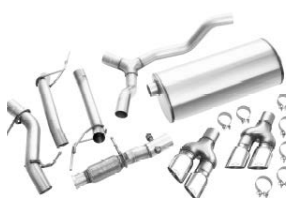

PERFORMANCE EXHAUST UPGRADE SYSTEM

Option Code: WBC
Dual Exhaust: $2435
Single Exhaust: $1645
Install Time: 1.0