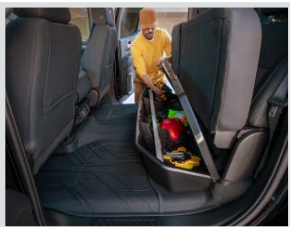

CREW CAB UNDERSEAT STORAGE

Option Code: VBJ
LPO Price: $295
Install Time: 0.3