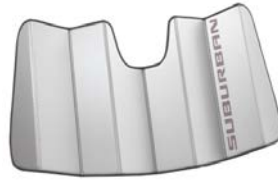

SUNSHADE PACKAGE

Option Code: SFJ
LPO Price: $135
Install Time: 0.1
Silver with Tahoe Script