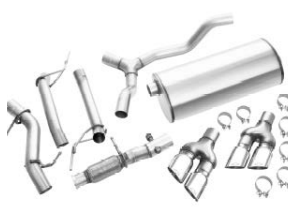

PERFORMANCE EXHAUST UPGRADE SYSTEM

Option Code: WBC
Dual Exhaust: $2435
Single Exhaust: $1795
Install Time: 1.0