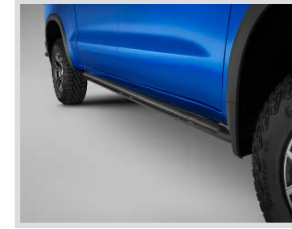

2023 SILVERADO 1500

TRAILER VIEW CAMERA

Option Code: TRO
LPO Price: \$595
Install Time: 0.1

TAILGATE STEP LIGHTS

Option Code: 63G
LPO Price: \$210
Install Time: 0.5

ROCKER PROTECTOR

Option Code: NAA
LPO Price: \$1195
Install Time: 0.5