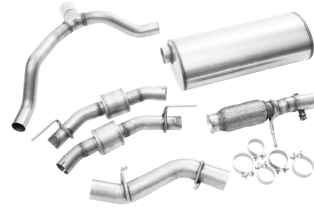

CAT-BACK PERFORMANCE EXHAUST KIT

Option Code: WBC
LPO Price: $2435
Install Time: 1.0
6.2L Cat-Back Dual-Exit Exhaust Upgrade System