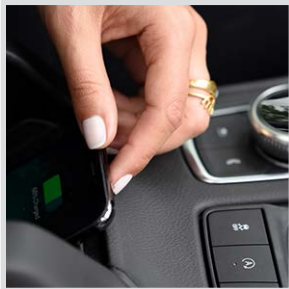

2023 XT4

WIRELESS CHARGING SYSTEM

Option Code: 5Z1
LPO Price: $300
Install Time: 0.8