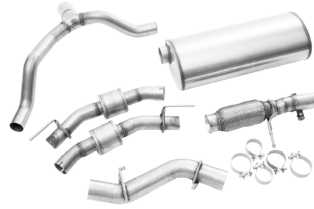

CAT-BACK PERFORMANCE EXHAUST KIT

Option Code: WBC
LPO Price: $2435
Install Time: 1.0
6.2L Cat-Back Dual-Exit Exhaust Upgrade System