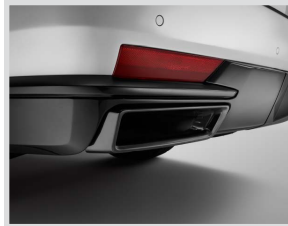

BLACK EXHAUST BEZEL

Option Code: VNI
LPO Price: $435
Install Time: 0.5