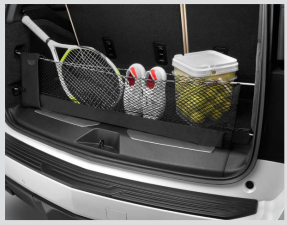

2023 NEXT-GEN ESCALADE ESV

VERTICAL CARGO NET

Option Code: W2D
LPO Price: $75
Install Time: 0.1
Vertical Envelope-Style Cargo Net with Storage Bag Featuring Cadillac Logo