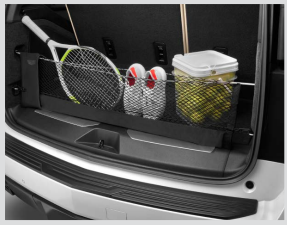

2023 NEXT-GEN ESCALADE

VERTICAL CARGO NET

Option Code: W2D
LPO Price: $75
Install Time: 0.1
Vertical Envelope-Style Cargo Net with Storage Bag Featuring Cadillac Logo